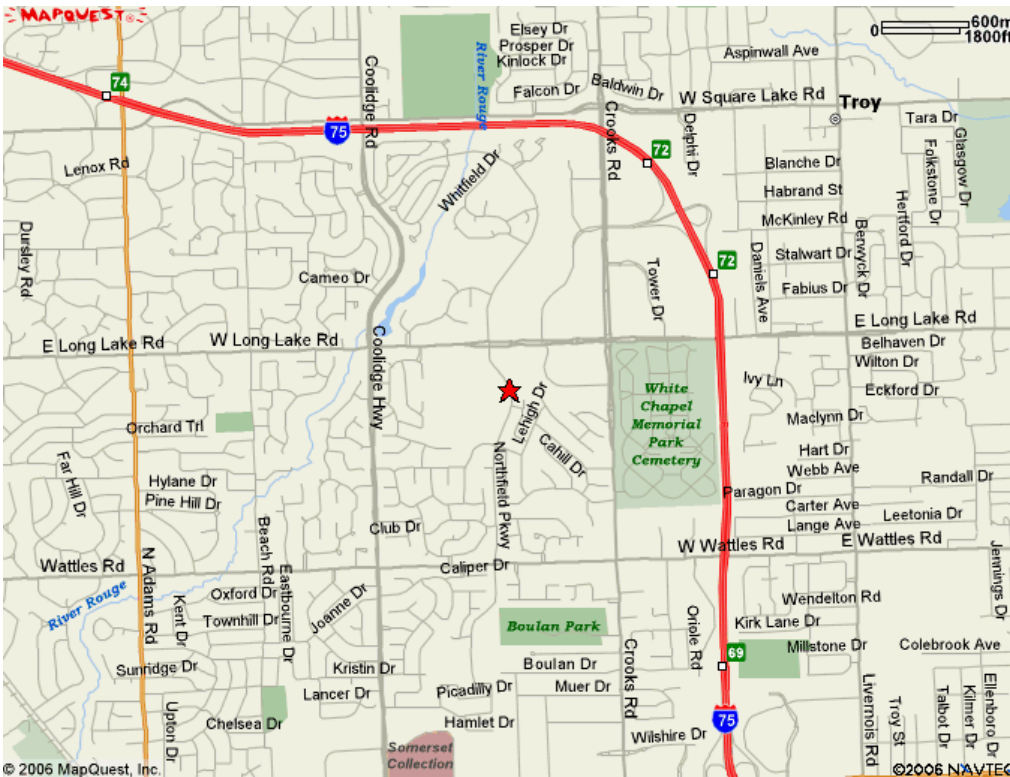

## Firefighter's Park

Located on Square Lake Rd.,  
between Crooks & Coolidge

Exit I-75 at Crooks Rd. (mile  
72), then north to Square Lake  
Rd., west to FF Park

## Troy HS

4777 Northfield Pkwy  
Troy, MI 48098

Exit I-75 at Crooks Rd. (mile  
72). Left on Crooks, Right on  
W. Long Lake Rd., U-Turn  
onto W Long Lake Rd.  
Right onto Northfield Pkwy

# 9 Beach Park  
On Beach between 17 & 18 Mile

# 17 Troy Community Center  
Old Troy High Just North of Big Beaver on Livernois Road