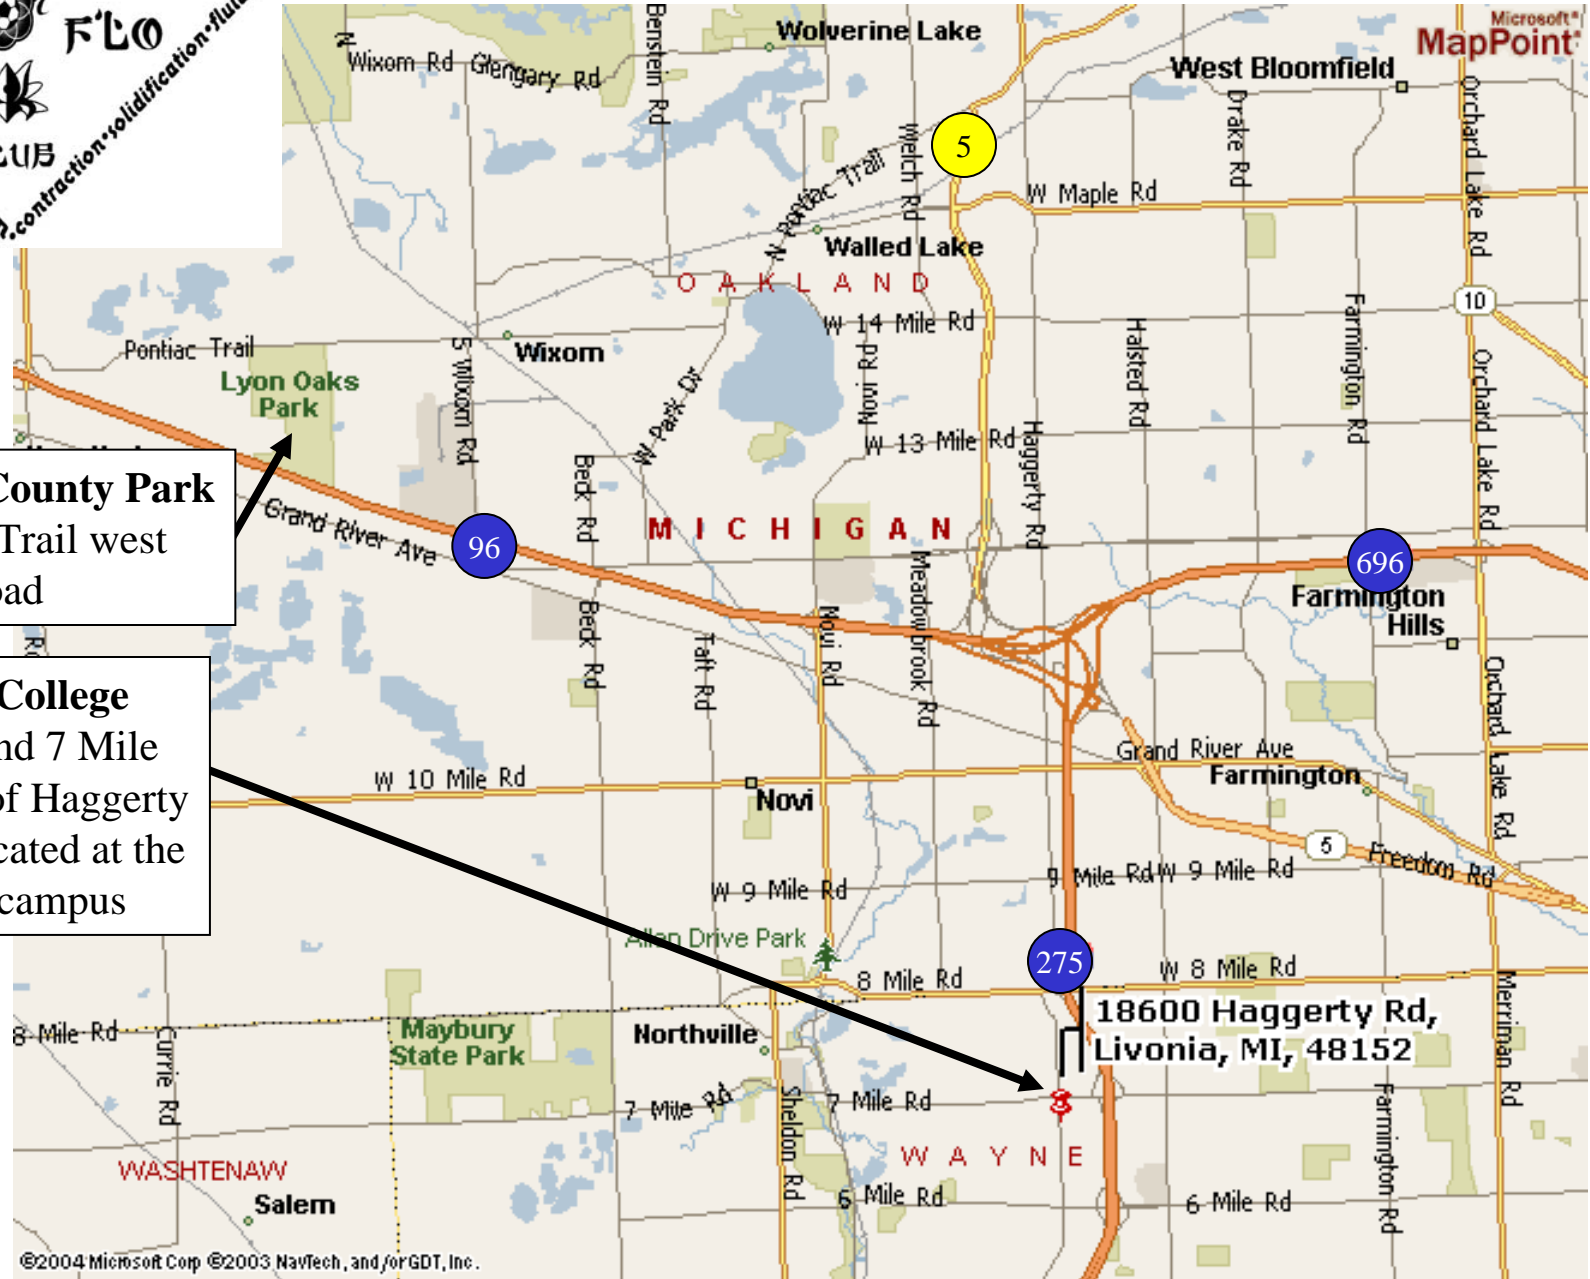

# Map to Waza FC

[www.soccerwaza.com](http://www.soccerwaza.com)

**Lyon Oaks County Park**  
- On Pontiac Trail west of Wixom Road

**Schoolcraft College**  
-between 6 and 7 Mile on east side of Haggerty  
-fields are located at the south end of campus