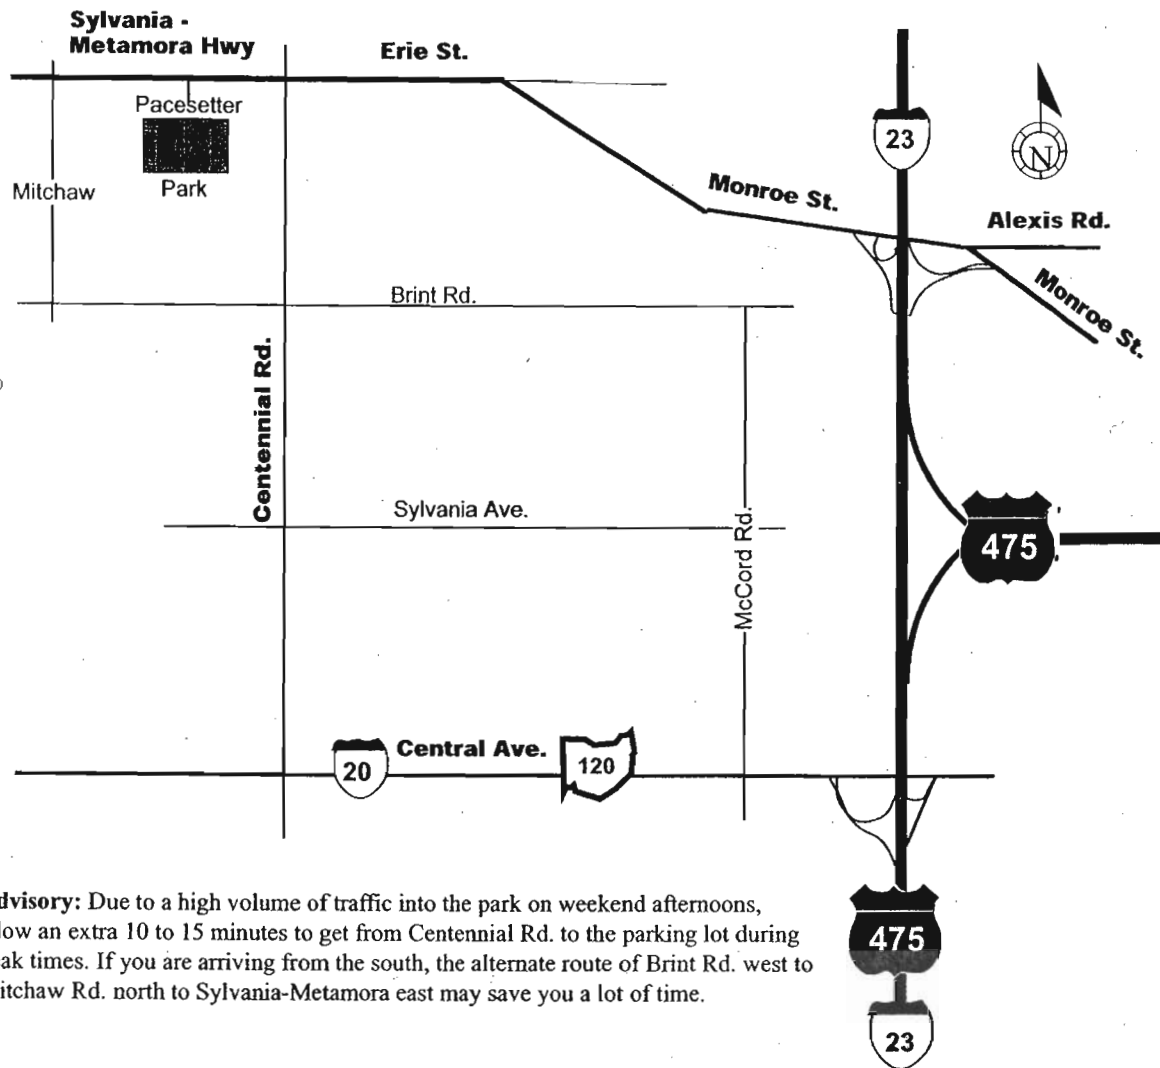

Pacesetter Park - Sylvania

Advisory: Due to a high volume of traffic into the park on weekend afternoons, allow an extra 10 to 15 minutes to get from Centennial Rd. to the parking lot during peak times. If you are arriving from the south, the alternate route of Brint Rd. west to Mitchaw Rd. north to Sylvania-Metamora east may save you a lot of time.

FROM I-475/RT. 23, Exit #13 Central Ave. (SR 20). Turn left at exit onto Central Ave and go west to Centennial Rd, (approx. 2.5 miles), turn right. Proceed north on Centennial for three miles to Sylvania - Metamora Rd. Turn left on Sylvania-Metamora. Proceed West for one half mile, Pacesetter Park entrance is on the left.

FROM OHIO TURNPIKE Exit #59, go south on Reynolds Rd. to Dussel, turn right. Turn right (north) onto I-475/RT 23. Go to Exit #13 Central Ave. (SR 20). Turn left at exit onto Central Ave and go west to Centennial Rd, (approx. 2.5 miles), turn right. Proceed north on Centennial for three miles to Sylvania - Metamora Rd. Turn left on Sylvania-Metamora. Proceed West for one half mile, Pacesetter Park entrance is on the left.

FROM Detroit Via I-75: Take I-75 South into Ohio to I-475 West. Take I-475 West to US-23 South. Go South for about ½ mile (NOTE: GET OVER TO THE RIGHT AS SOON AS YOU GET ON US-23 SOUTH) and exit at Central Avenue (SR-20), Exit #13. Turn left at exit onto Central Ave and go west to Centennial Rd, (approx. 2.5 miles), turn right. Proceed north on Centennial for three miles to Sylvania -Metamora Rd. Turn left on Sylvania-Metamora. Proceed West for one half mile, Pacesetter Park entrance is on the left.