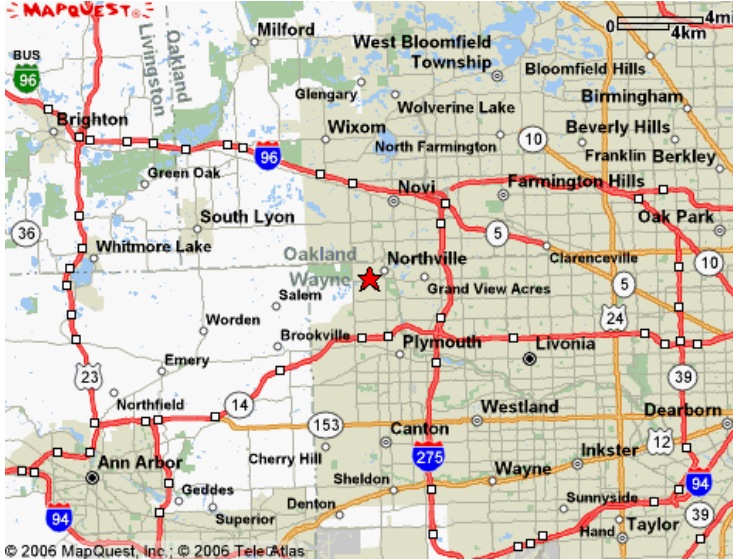

Northville Soccer Club – Field Maps

Northville Community Park

15801 Beck Road
Northville, MI 48167

From Ann Arbor: North on US 23 to M-14 east. Exit Beck Road and go north. Field is just past the women's prison on the west side of Beck Rd.

From Detroit: I-75 north to I-275 N. Take the M-14 exit (exit #29) toward Ann Arbor. Exit at Beck Rd. (exit 18). Turn right onto Beck Rd and travel about 1 mile. Field is on the west side of Beck Rd.

Millennium Park

MP is located approximately 1 mile NW of Community Park, on south side of Six Mile Road between Beck and Sheldon Roads.
Directly across the street from Northville HS