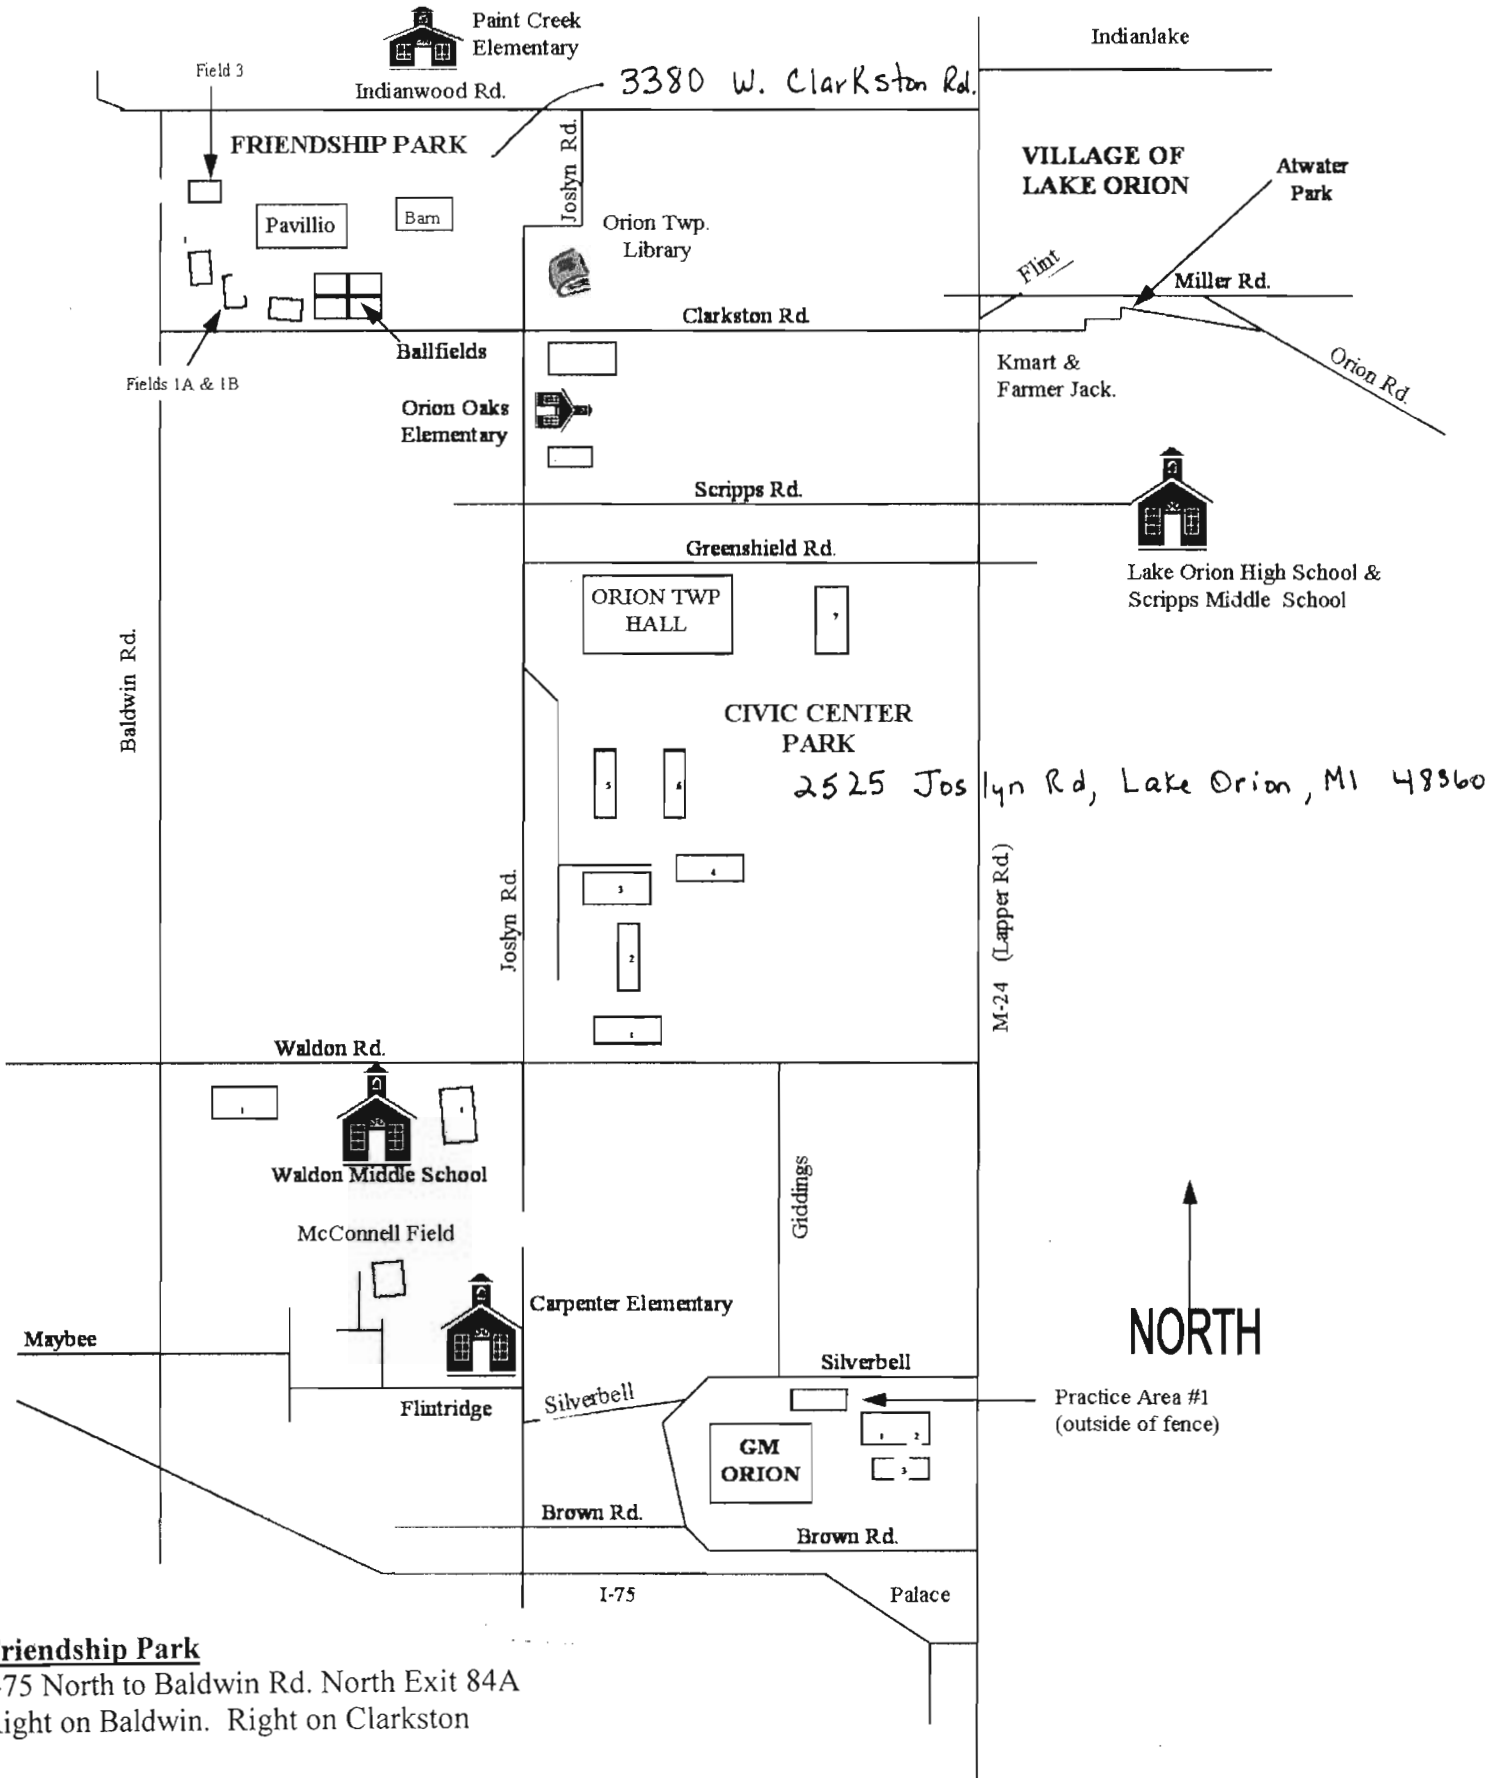

LOBOS SOCCER FIELDS

Spring/Fall 2004

Friendship Park

I-75 North to Baldwin Rd. North Exit 84A
Right on Baldwin. Right on Clarkston

Civic Center Park

I-75 North to Joslyn Rd., Exit 83
Right on Joslyn