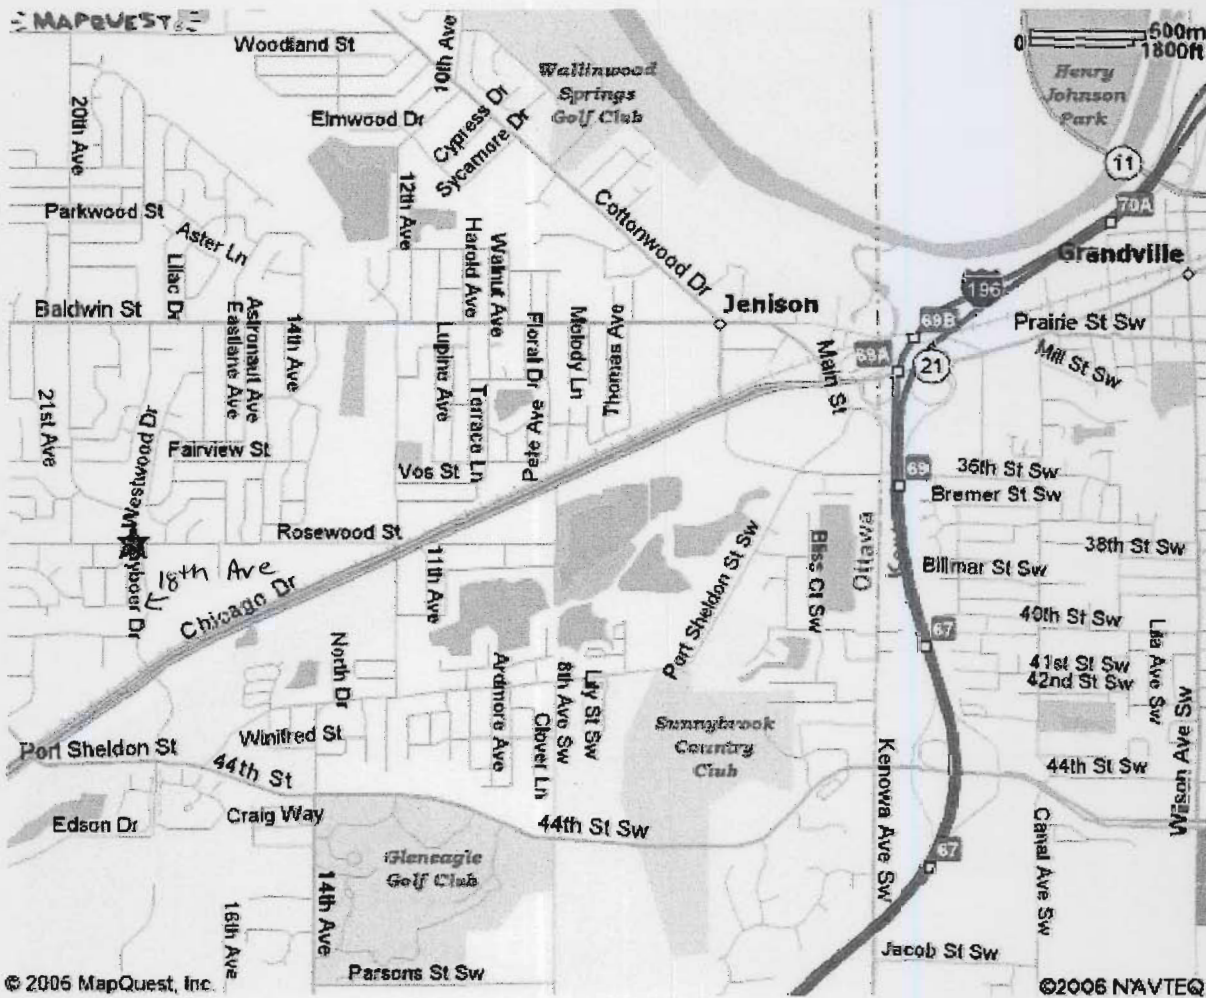

Georgetown Rangers Premier.

MAPQUEST

Soccerbow1

1856 Rosewood St
Jenison MI
49428-8114 US

Notes:

Chicago Drive west to
10th Avenue north to
Rosewood St. west.
Park on (P)

Allstate
You're in good hands.

With New Car Replacement,
what's totaled is new again.

NEW CAR TOTALED? YOU CAN GET A CHECK
FOR A TOTALLY NEW CAR.

RESTART

All rights reserved. Use Subject to License/Copyright

This map is informational only. No representation is made or warranty given as to its content. User assumes all risk of use. MapQuest and its suppliers assume no responsibility for any loss or delay resulting from such use.