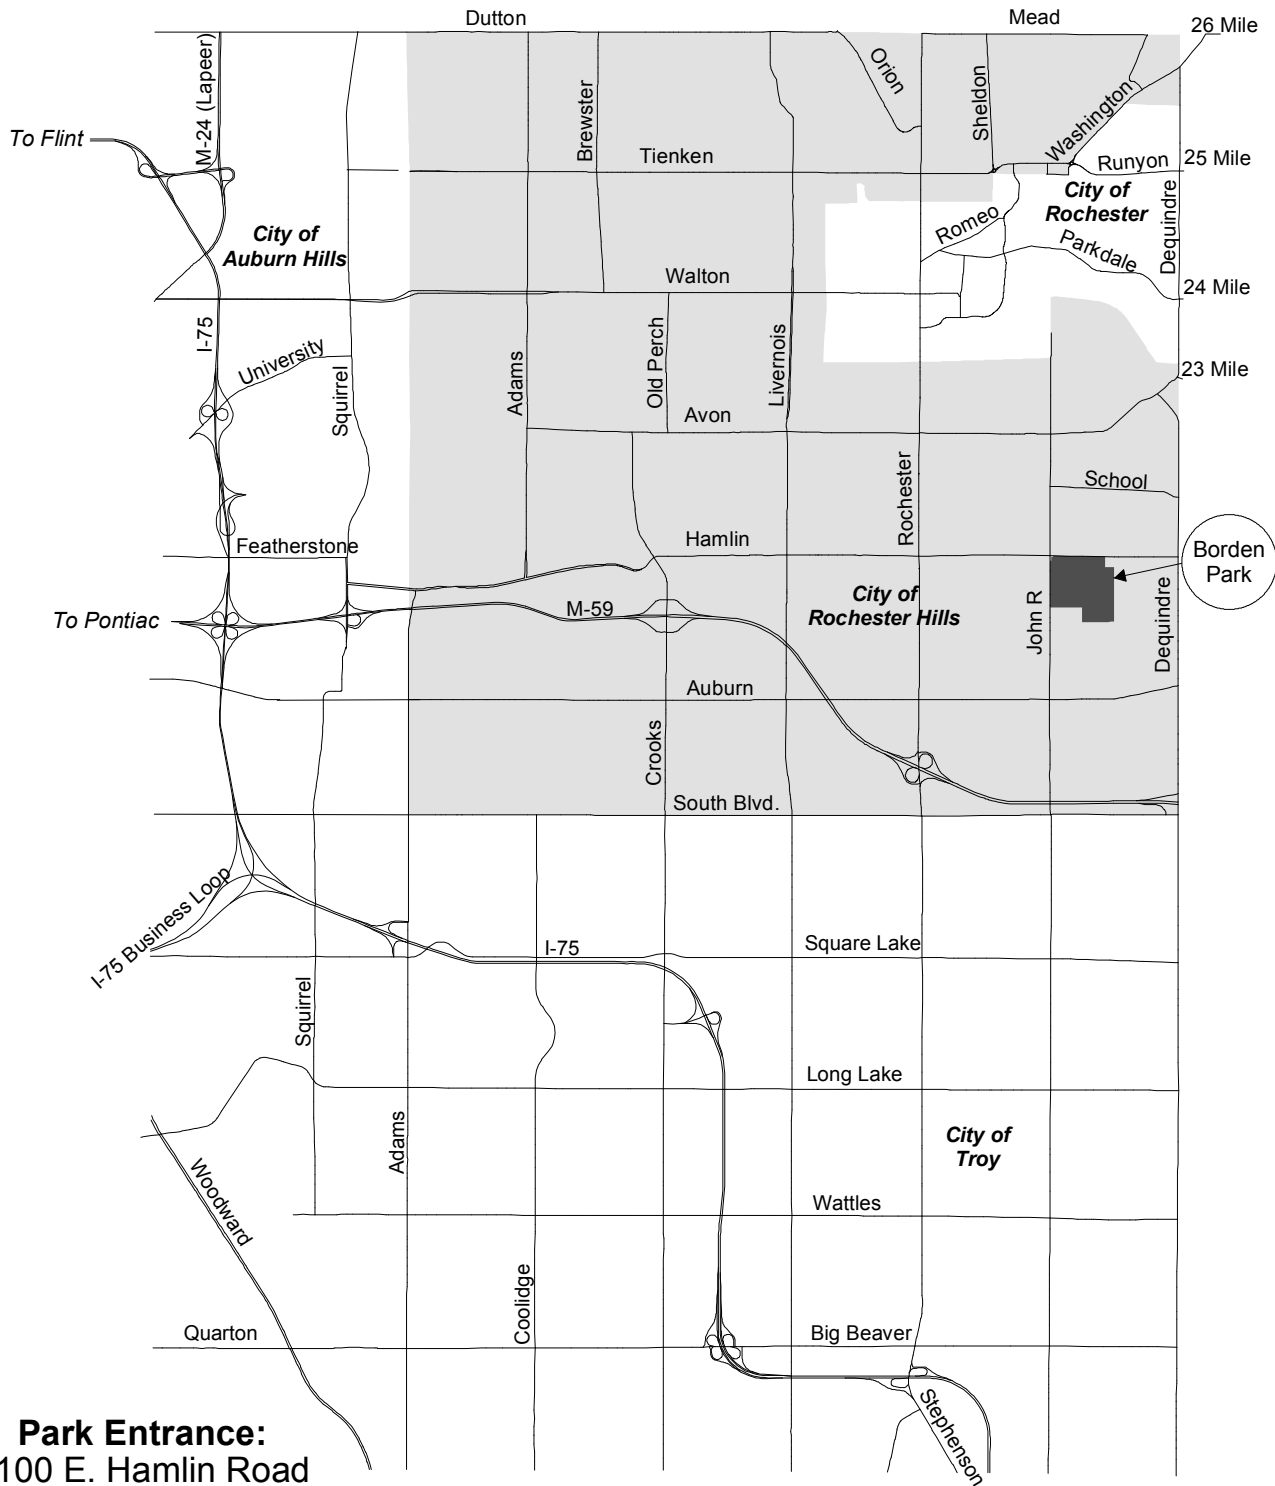

City of Rochester Hills Borden Park

Park Entrance:
1100 E. Hamlin Road
Rochester Hills, MI 48307

Park Phone:
(248) 656-4797

Park FAX:
(248) 652-4609

January 2005