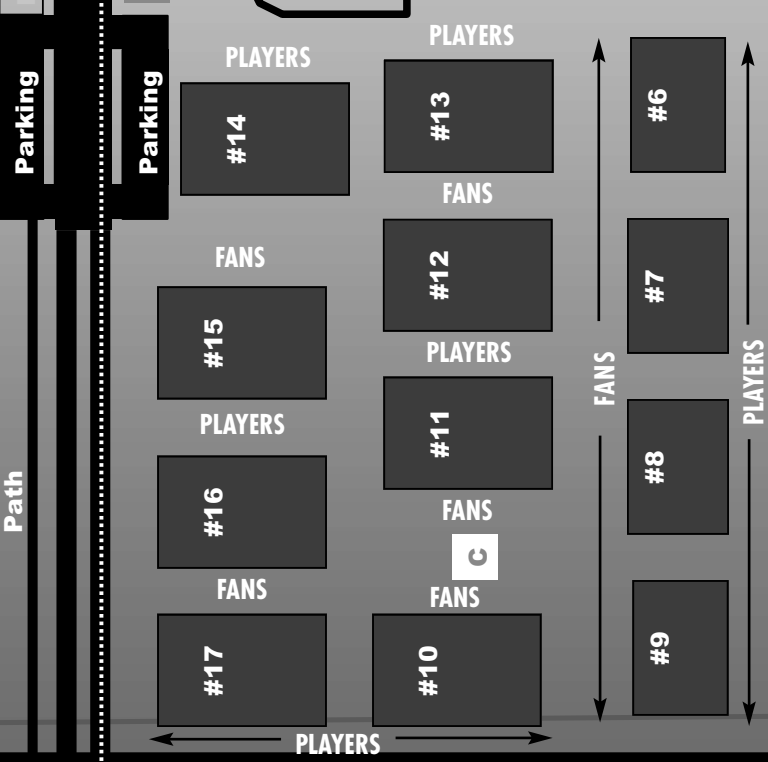

Bathing Cage

Parking Lot

Bus Route

Player Drop-Off

Bus Drop-Off Pick-Up

HQ/Check-in

Tournament

Mitchaw Rd.