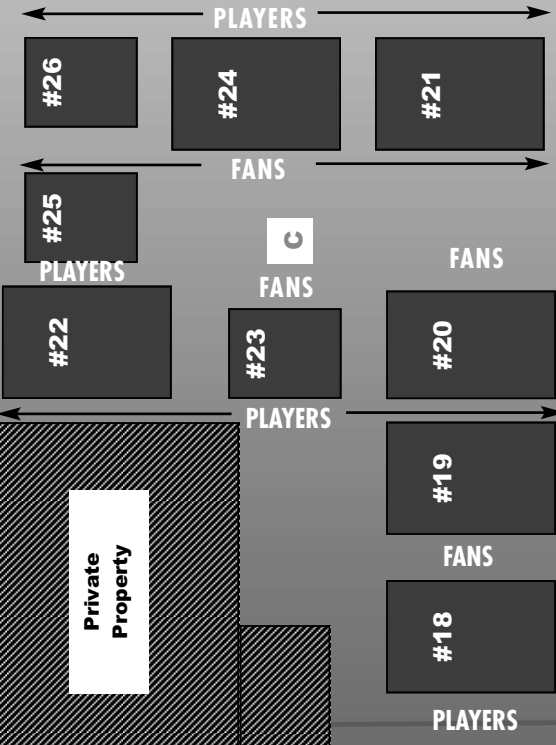

Bathing Cage

Parking Lot

Bus Route

Player Drop-Off

Bus Drop-Off Pick-Up

HQ/Check-in

Tournament

Mitchaw Rd.